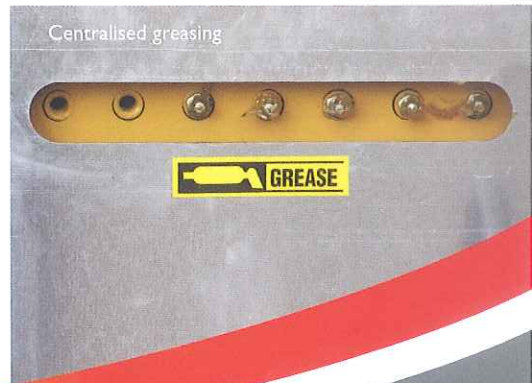

MECMAR

INDUSTRIAL GRAIN DRIERS

Super Range

L - R
Super 7 - Tractor drive, LPG fired
Super 10 - Tractor drive, oil fired

Electric control panel

Solid shaft drive system

Centralised greasing

Super 7 in transport position

Riello industrial oil burner

Galvanised standard loading hopper

260 litre fuel tank