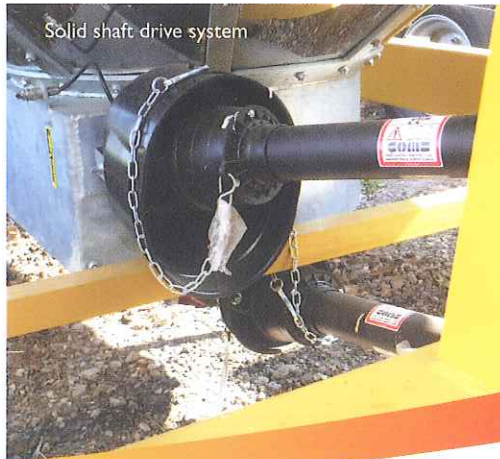

MECMAR

INDUSTRIAL GRAIN DRIERS

STR Range

STR 13T - Four motor electric drive, standard automatic, LPG fired

Riello industrial oil burner

Solid shaft drive system

Galvanised structure

STR 13T - Four motor electric drive, advanced automatic, LPG fired, aspirator

Galvanised intake auger tube, bottom boot and inspection door

STR 13T - tractor drive, oil fired

LPG Burner and electric control panel