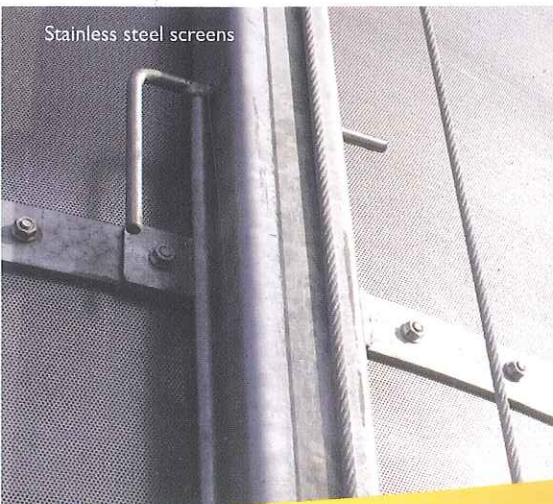

# MECMAR

INDUSTRIAL GRAIN DRIERS

D Range

D 20T - Tractor drive, oil fired, aspirator

Solid screen on bottom cone

Galvanised intake auger tube, bottom boot and inspection door

LPG burner

Empty chutes for through screen gravity empty to both sides

Solid shaft drive system

Stainless steel screens

Riello industrial oil burner