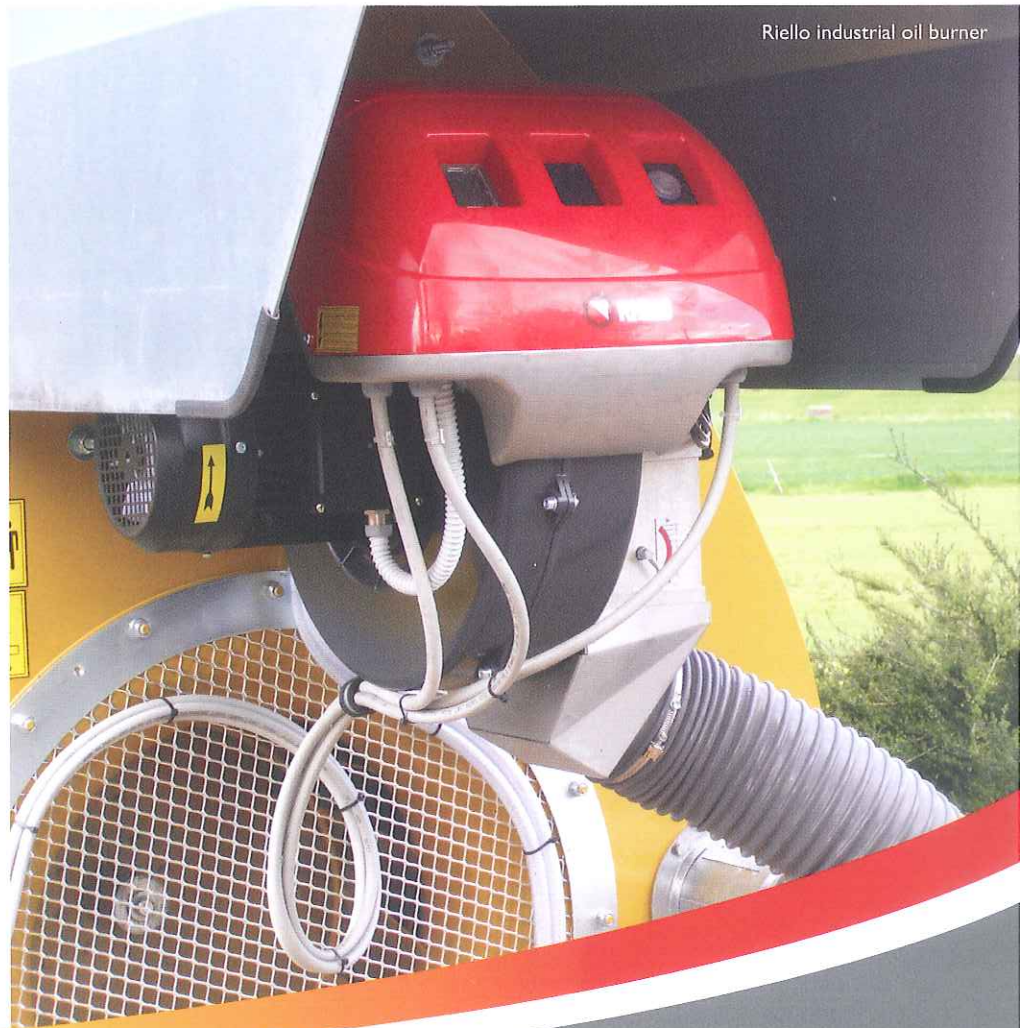

# MECMAR

INDUSTRIAL GRAIN DRIERS

D Range

D 20T - Tractor drive, oil fired, aspirator

Solid screen on bottom cone

Galvanised intake auger tube, bottom boot and inspection door

LPG burner

Empty chutes for through screen gravity empty to both sides

Solid shaft drive system

Stainless steel screens

Riello industrial oil burner